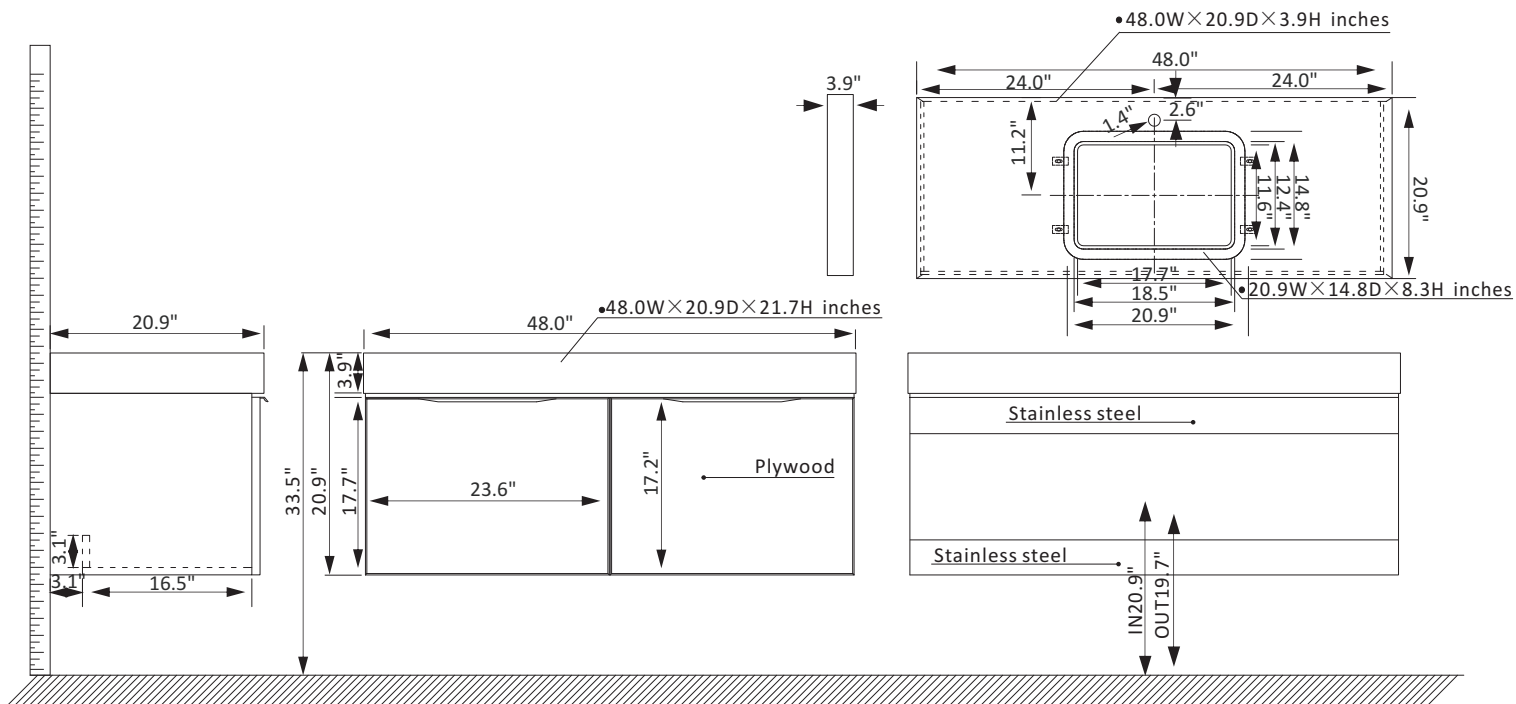

Vinnova Alicante Vanity Collection 701448-CB-SMB-NM

Features

- Rugged stainless-steel cabinet construction with solid wood surface.
- Available in Classic Blue or Elegant Grey finish to complement your décor.
- Snow mountain-white stone top with beautiful natural veining.
- 2 soft-close, Superior quality hardware with large capacity wall with guardrail drawers to hold towels and toiletries.
- Brushed gold-finish hardware lends a touch of style and opulence.
- White rectangular ceramic undermount sink with overflow included.
- Pre-drilled and designed for easy plumbing and faucet installation.

* Does not include faucet, drain assembly, P-trap or backsplash